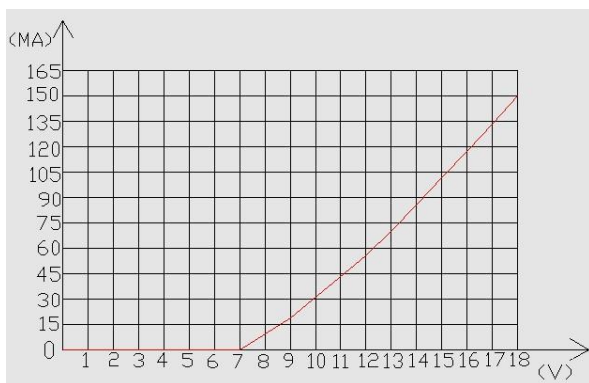

Wires & connection length	
Wires	UL1007 20# 150mm
Length per segment	50mm
LEDs / segment	6
Standard length on a reel	10m
Maximum length in serial connection	5m

Luminous Flux (Lumen/Meter)	
Warm White	2700 Lumen

Wave Length/ Color Temperature	(nm/k)
Warm White	2500 ~ 2700 K

Volt-ampere Characteristic Curve: