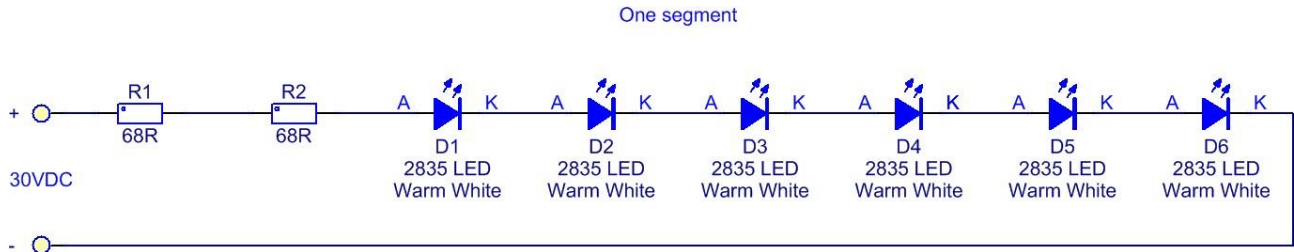

Datasheet

LED Strip Specification

LED strip type:
LS24WW240X2835PLX

Description:
**LuxaLight LED Strip 24V Warm White Protected 2835
(24 Volt, 240 LEDs, 2835, IP64)**

Date:
06-06-2018

Page 1 of 5

Circuit Diagram:

Parameters:

Basic Parameters	
LED Type	2835 SMD
Color	Warm White
CRI	≥ 90 Ra
Viewing Angle (θ)	120 ±5°
LED Qty	240 LEDs / mtr
IP grade	IP64 Silicone
Dimensions	1000 * 10 * 4mm
Weight	60g ~ 70g / meter
Lifespan	MTBF > 100,000hours

Wires & connection length	
Wires	UL1007 20# 150mm
Length per segment	50mm
LEDs / segment	6
Standard length on a reel	10m
Maximum length in serial connection	5m

Luminous Flux (Lumen/Meter)	
Warm White	2700 Lumen

Wave Length/ Color Temperature	(nm/k)
Warm White	2500 ~ 2700 K

Volt-ampere Characteristic Curve:

Optical Characteristics Curve:

The Materials of PCB:

Epoxy PCB with white finishing.
Conducting Tracks: Cu, 35um thickness, double sided.