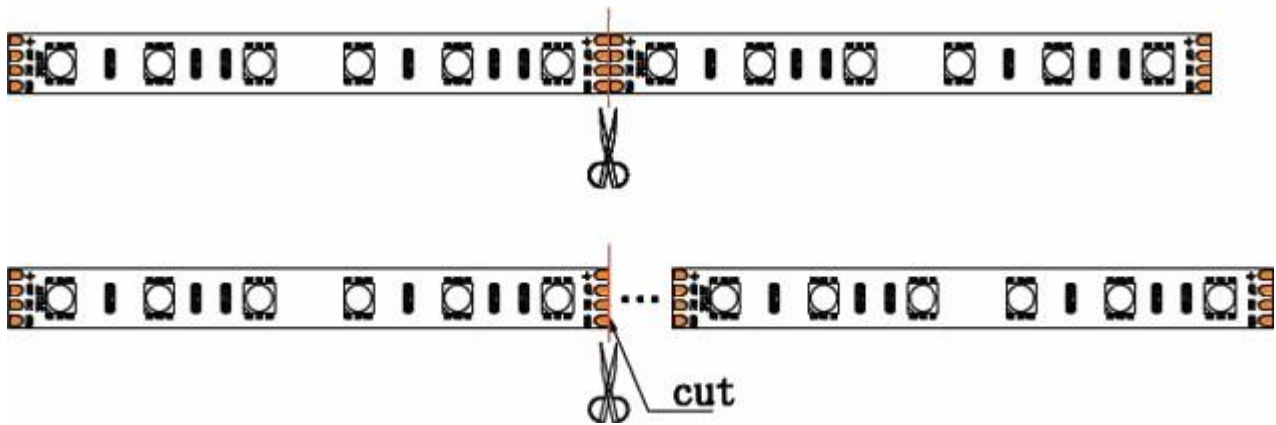

The Materials of PCB:

Epoxy PCB with white finishing.
Conducting Tracks: Cu, 35um thickness, double sided.

Solderings:
Solder Alloy: 99.3 Sn, 0.7 Cu,
Melting Temperature: 227°C
No SVHC (17-Dec-2014)