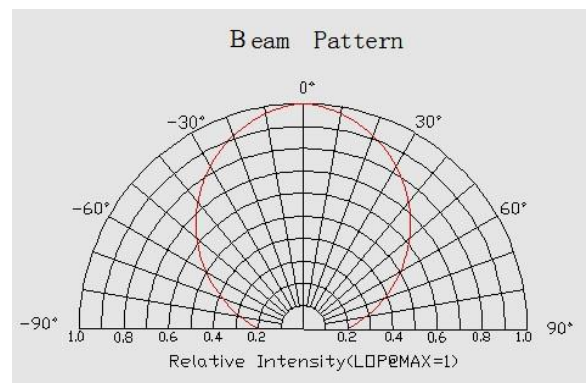

Parameters:

Basic Parameters	
LED Type	2835 SMD
Color	Warm White
CRI	≥ 90 Ra
Viewing Angle (θ)	120 ±5°
LED Qty	240 LEDs / mtr
IP grade	IP64 Silicone
Dimensions	1000 * 10 * 4mm
Weight	60g ~ 70g / meter
Lifespan	MTBF > 100,000hours

Wires & connection length	
Wires	UL1007 20# 150mm
Length per segment	50mm
LEDs / segment	6
Standard length on a reel	10m
Maximum length in serial connection	5m

Luminous Flux (Lumen/Meter)	
Warm White	2700 Lumen

Wave Length/ Color Temperature	(nm/k)
Warm White	2500 ~ 2700 K

Volt-ampere Characteristic Curve:

Optical Characteristics Curve:

The Materials of PCB:

Epoxy PCB with white finishing.
Conducting Tracks: Cu, 35um thickness, double sided.