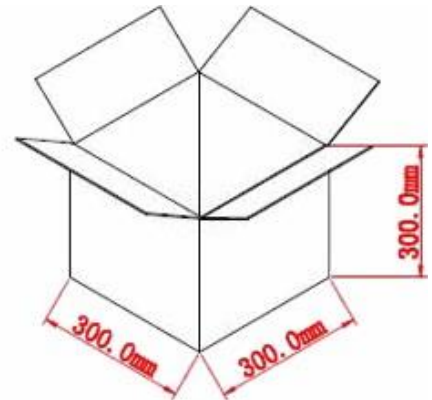

Packing:

Certificate of Conformity:

EC Council Directive 2004/108/EC
Electromagnetic Compatibility
Registration No.: ATE20120944

Complies to the Standards:

- EN 55015: 2006 + A1: 2007 + A2: 2009
- EN 61000-3-2: 2006 + A1: 2009 + A2: 2009
- EN 61000-3-3: 2008
- EN 61547: 2009

While LuxaLight has made every reasonable effort to ensure the accuracy of the information in this brochure, TE does not guarantee that it is error-free, nor does LuxaLight make any other representation, warranty or guarantee that the information is accurate, correct, reliable or current. LuxaLight reserves the right to make any adjustments to the information contained herein at any time without notice. LuxaLight expressly disclaims all implied warranties regarding the information contained herein, including, but not limited to, any implied warranties of merchantability or fitness for a particular purpose. The dimensions in this catalog are for reference purposes only and are subject to change without notice. Specifications are subject to change without notice. Consult LuxaLight for the latest dimensions and design specifications.