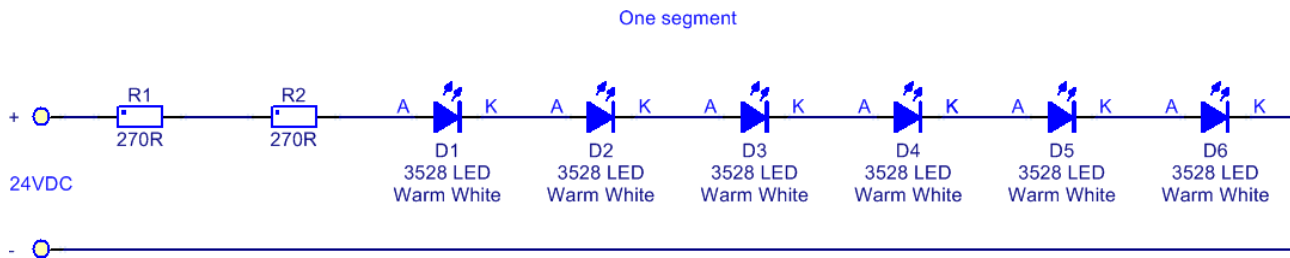

Datasheet

LED Strip Specification

LED strip type:
LS24WW120X3528PLX

Description:
**LuxaLight LED Strip 24V Warm White Protected 3528
(24 Volt, 120 LEDs, 3528, IP64)**

Date:
11-7-2015

Page 1 of 5

Circuit Diagram:

Parameters:

Basic Parameters	
LED Type	3528 SMD
Color	Warm White
CRI	≥ 80 Ra
Viewing Angle (θ)	120 ±5°
LED Qty	120 LEDs / mtr
IP grade	IP64 Silicone
Dimensions	1000 * 8 * 4mm
Weight	60g ~ 70g / meter
Lifespan	MTBF >100,000hours

Wires & connection length	
Wires	UL1007 20# 150mm
Length per segment	50mm
LEDs / segment	6
Standard length on a reel	10m
Maximum length in serial connection	5m

Luminous Flux (Lumen/Meter)	
Warm White	720 Lumen

Wave Length/ Color Temperature	(nm/k)
Warm White	2500 ~ 2700 K

Volt-ampere Characteristic Curve:

Optical Characteristics Curve:

The Materials of PCB:

Epoxy PCB with white finishing.
Conducting Tracks: Cu, 35um thickness, double sided.