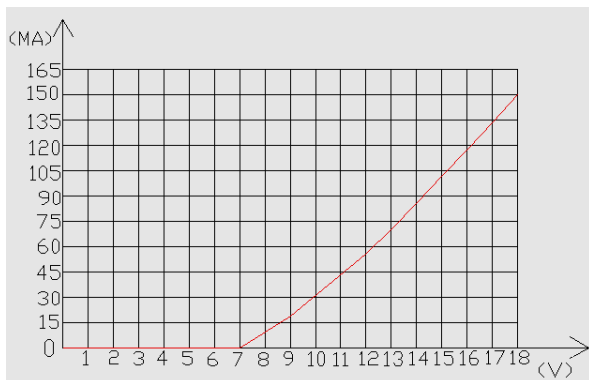

Wires & connection length	
Wires	UL1007 20# 150mm
Length per segment	50mm
LEDs / segment	6
Standard length on a reel	10m
Maximum length in serial connection	5m

Luminous Flux (Lumen/Meter)	
Warm White	720 Lumen

Wave Length/ Color Temperature	(nm/k)
Warm White	2500 ~ 2700 K

Volt-ampere Characteristic Curve: