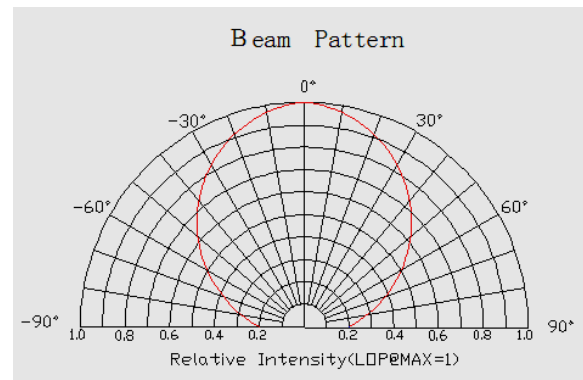

Parameters:

Basic Parameters	
LED Type	3528 SMD
Color	Warm White
CRI	≥ 80 Ra
Viewing Angle (θ)	120 ±5°
LED Qty	120 LEDs / mtr
IP grade	IP64 Silicone
Dimensions	1000 * 8 * 4mm
Weight	60g ~ 70g / meter
Lifespan	MTBF >100,000hours

Wires & connection length	
Wires	UL1007 20# 150mm
Length per segment	50mm
LEDs / segment	6
Standard length on a reel	10m
Maximum length in serial connection	5m

Luminous Flux (Lumen/Meter)	
Warm White	720 Lumen

Wave Length/ Color Temperature	(nm/k)
Warm White	2500 ~ 2700 K

Volt-ampere Characteristic Curve:

Optical Characteristics Curve:

The Materials of PCB:

Epoxy PCB with white finishing.
Conducting Tracks: Cu, 35um thickness, double sided.