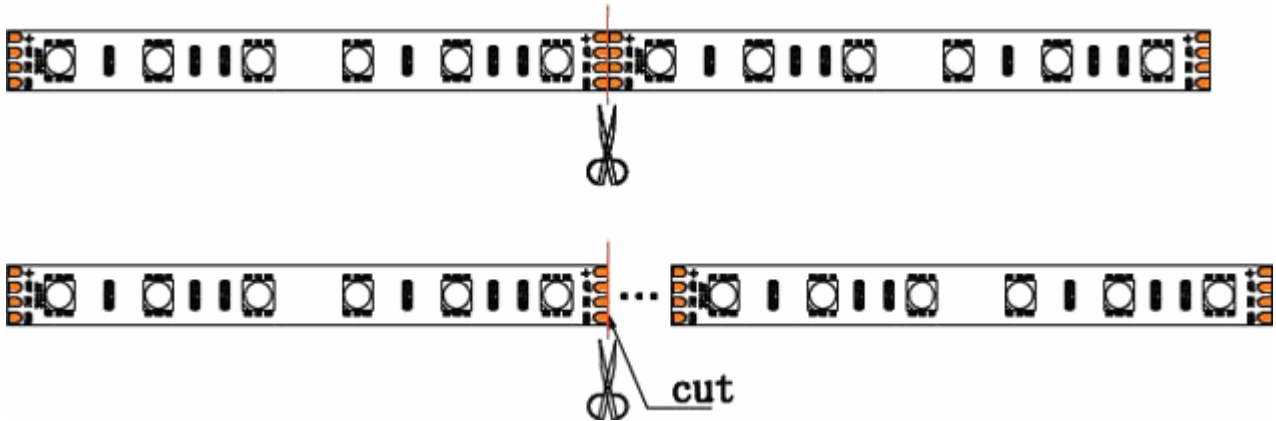

The Materials of PCB:

Epoxy PCB with white finishing.
Conducting Tracks: Cu, 35um thickness, double sided.

Solderings:
Solder Alloy: 99.3 Sn, 0.7 Cu,
Melting Temperature: 227°C
No SVHC (17-Dec-2014)