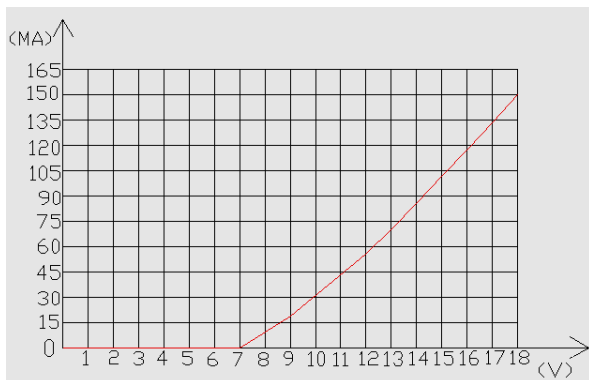

Wires & connection length	
Wires	UL1007 20# 150mm
Length per segment	50mm
LEDs / segment	6
Standard length on a reel	10m
Maximum length in serial connection	5m

Luminous Flux (Lumen/Meter)	
Warm White	1700 Lumen

Wave Length/ Color Temperature	(nm/k)
Warm White	2500 ~ 2700 K

Volt-ampere Characteristic Curve: