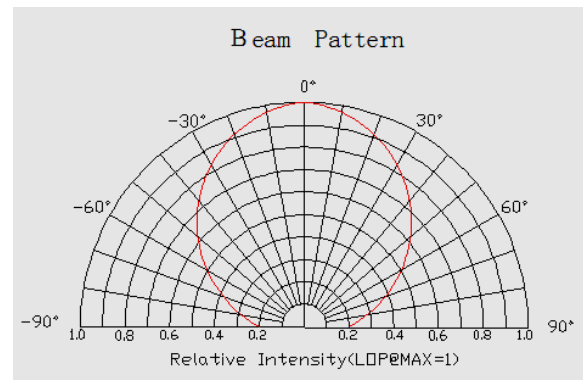

Parameters:

Basic Parameters	
LED Type	2835 SMD
Color	Warm White
CRI	≥ 90 Ra
Viewing Angle (θ)	120 ±5°
LED Qty	120 LEDs / mtr
IP grade	IP64 Silicone
Dimensions	1000 * 10 * 4mm
Weight	60g ~ 70g / meter
Lifespan	MTBF >100,000hours

Wires & connection length	
Wires	UL1007 20# 150mm
Length per segment	50mm
LEDs / segment	6
Standard length on a reel	10m
Maximum length in serial connection	5m

Luminous Flux (Lumen/Meter)	
Warm White	1700 Lumen

Wave Length/ Color Temperature	(nm/k)
Warm White	2500 ~ 2700 K

Volt-ampere Characteristic Curve:

Optical Characteristics Curve:

The Materials of PCB:

Epoxy PCB with white finishing.
Conducting Tracks: Cu, 35um thickness, double sided.