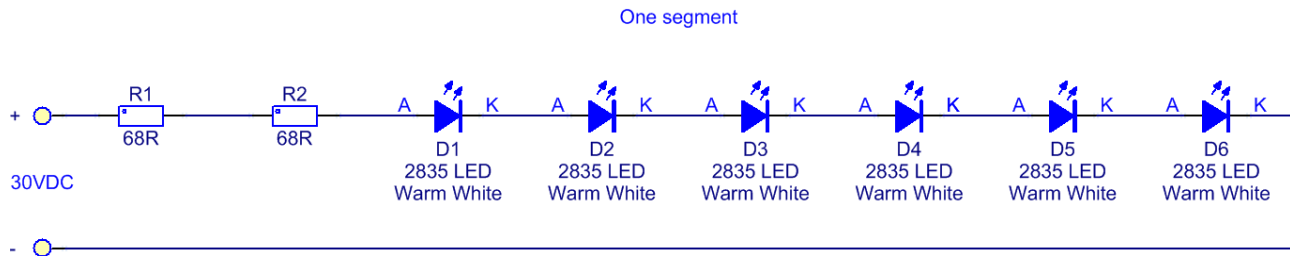

Datasheet

LED Strip Specification

LED strip type:
LS24WW120X2835PLX

Description:
**LuxaLight LED Strip 24V Warm White Protected 2835
(24 Volt, 120 LEDs, 2835, IP64)**

Date:
06-10-2017

Page 1 of 5

Circuit Diagram:

Parameters:

Basic Parameters	
LED Type	2835 SMD
Color	Warm White
CRI	≥ 90 Ra
Viewing Angle (θ)	120 ±5°
LED Qty	120 LEDs / mtr
IP grade	IP64 Silicone
Dimensions	1000 * 10 * 4mm
Weight	60g ~ 70g / meter
Lifespan	MTBF >100,000hours

Wires & connection length	
Wires	UL1007 20# 150mm
Length per segment	50mm
LEDs / segment	6
Standard length on a reel	10m
Maximum length in serial connection	5m

Luminous Flux (Lumen/Meter)	
Warm White	1700 Lumen

Wave Length/ Color Temperature	(nm/k)
Warm White	2500 ~ 2700 K

Volt-ampere Characteristic Curve:

Optical Characteristics Curve:

The Materials of PCB:

Epoxy PCB with white finishing.
Conducting Tracks: Cu, 35um thickness, double sided.