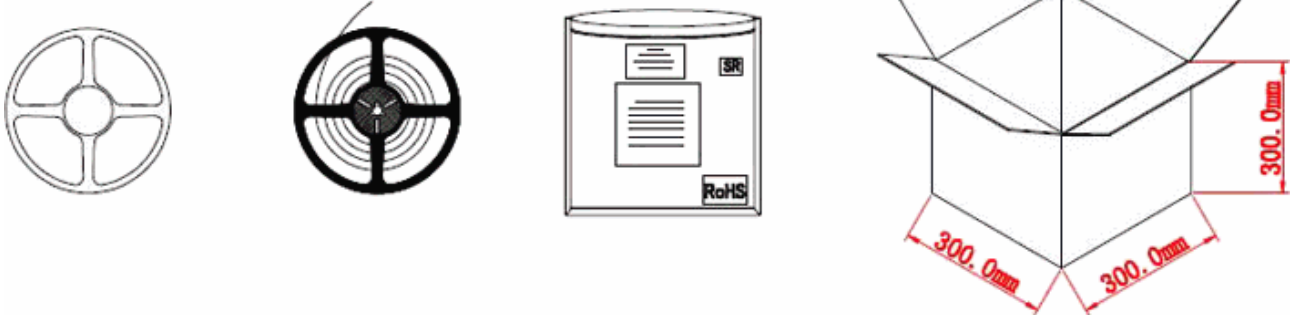

Packing:

Certificate of Conformity:

EC Council Directive 2004/108/EC
Electromagnetic Compatibility
Registration No.: ATE20120944

Complies to the Standards:

- EN 55015: 2006 + A1: 2007 + A2: 2009
- EN 61000-3-2: 2006 + A1: 2009 + A2: 2009
- EN 61000-3-3: 2008
- EN 61547: 2009

While LuxaLight has made every reasonable effort to ensure the accuracy of the information in this brochure, TE does not guarantee that it is error-free, nor does LuxaLight make any other representation, warranty or guarantee that the information is accurate, correct, reliable or current. LuxaLight reserves the right to make any adjustments to the information contained herein at any time without notice. LuxaLight expressly disclaims all implied warranties regarding the information contained herein, including, but not limited to, any implied warranties of merchantability or fitness for a particular purpose. The dimensions in this catalog are for reference purposes only and are subject to change without notice. Specifications are subject to change without notice. Consult LuxaLight for the latest dimensions and design specifications.