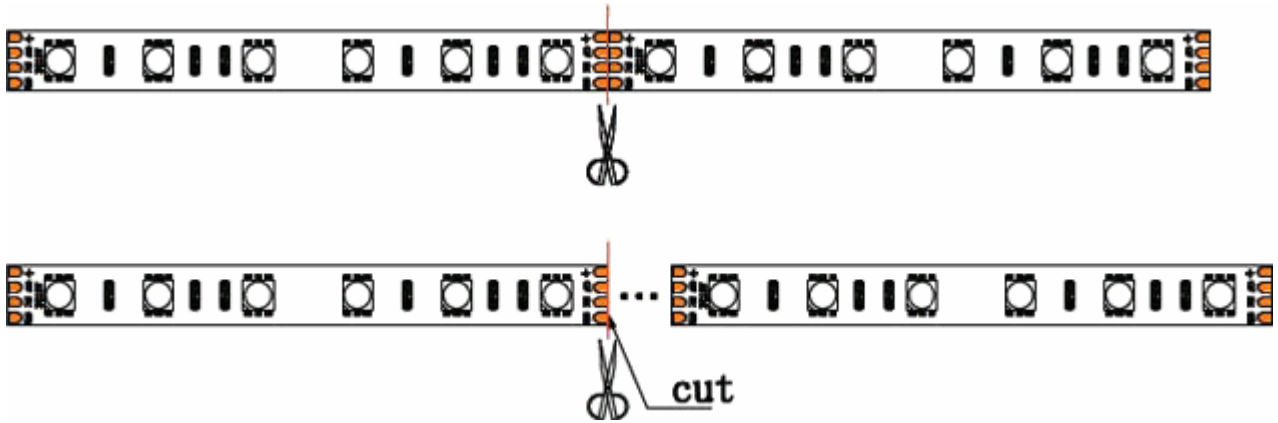

The Materials of PCB:

Epoxy PCB with white finishing.
Conducting Tracks: Cu, 35um thickness, double sided.

Solderings:
Solder Alloy: 99.3 Sn, 0.7 Cu,
Melting Temperature: 227°C
No SVHC (17-Dec-2014)